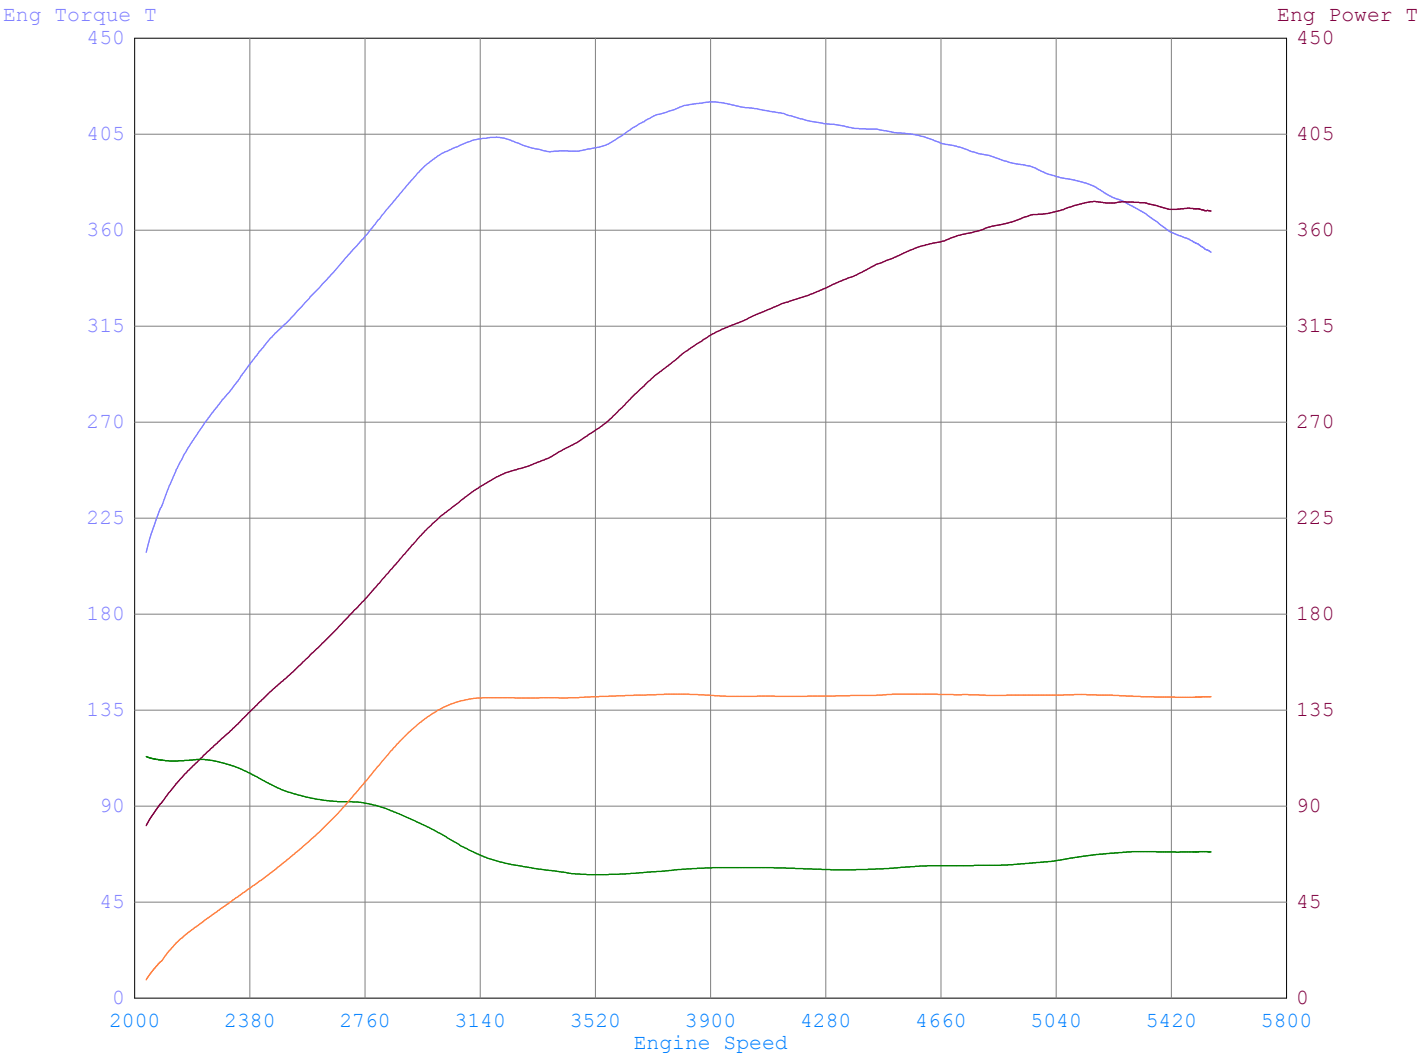

Run#	License	Owner	Acquired	Test Comments
1	dinan	Dinan ,	12/04 18:06:43	
2				
3				

Channel / Run	Min			Max			Avg		
	1	2	3	1	2	3	1	2	3
Eng Torque T (Ft-Lbs)	183			428			367		
Eng Power T (HP)	70			378			273		
AFR (Ratio)	12.5			15.1			13.3		
-15 to +45 (PSI)	-0.4			12.9			10.5		

Run#	License	Owner	Acquired	Test Comments
1	dinan	Dinan ,	12/04 18:06:43	
2				
3				

Channel / Run	Min			Max			Avg		
	1	2	3	1	2	3	1	2	3
Eng Torque T (Ft-Lbs)	209			420			367		
Eng Power T (HP)	81			373			272		
AFR (Ratio)	12.6			15.0			13.3		
-15 to +45 (PSI)	0.8			12.7			10.4		