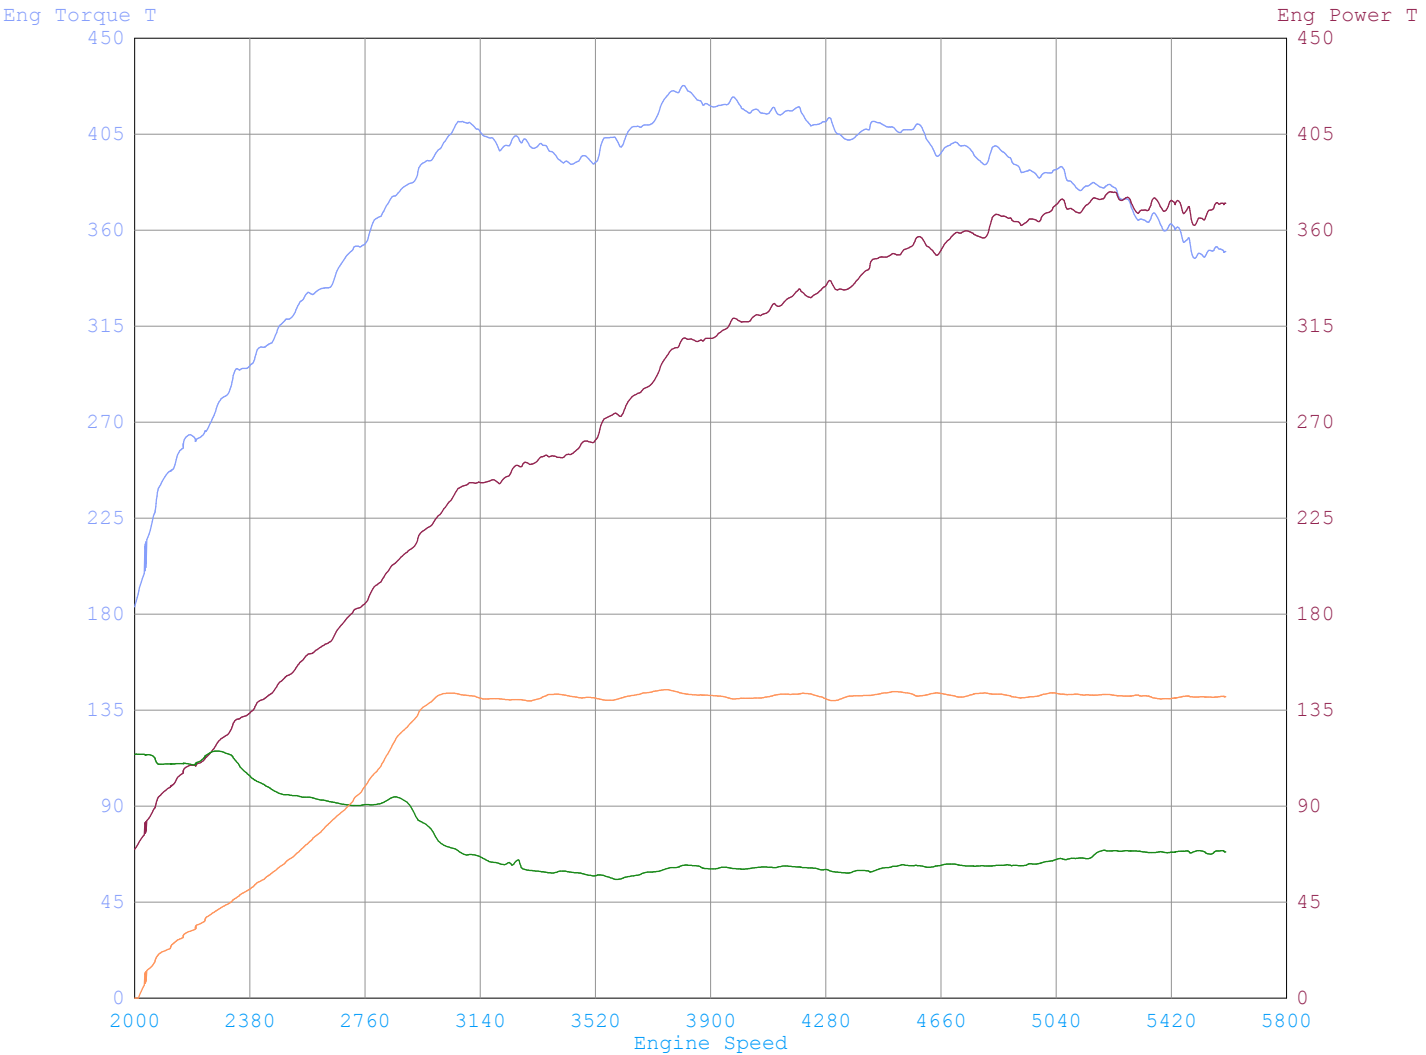

## Miller Performance LTD.

2009 Abbotsford Way,  
 Abbotsford, B.C. V2S 6Y5  
 Phone: 604-755-7692 / - Fax: 604 852 0580 /

Date Printed : 2010/12/06 Filter Mode : FIR  
 Time Printed : 09:22:01 Filter Value : 6

Run#	License	Owner	Acquired	Test Comments
1	dinan	Dinan ,	12/04 18:06:43	
2				
3				

Channel / Run	Min			Max			Avg		
	1	2	3	1	2	3	1	2	3
Eng Torque T (Ft-Lbs)	183			428			367		
Eng Power T (HP)	70			378			273		
AFR (Ratio)	12.5			15.1			13.3		
-15 to +45 (PSI)	-0.4			12.9			10.5		

Run#	License	Owner	Acquired	Test Comments
1	dinan	Dinan ,	12/04 18:06:43	
2				
3				

Channel / Run	Min			Max			Avg		
	1	2	3	1	2	3	1	2	3
Eng Torque T (Ft-Lbs)	209			420			367		
Eng Power T (HP)	81			373			272		
AFR (Ratio)	12.6			15.0			13.3		
-15 to +45 (PSI)	0.8			12.7			10.4		