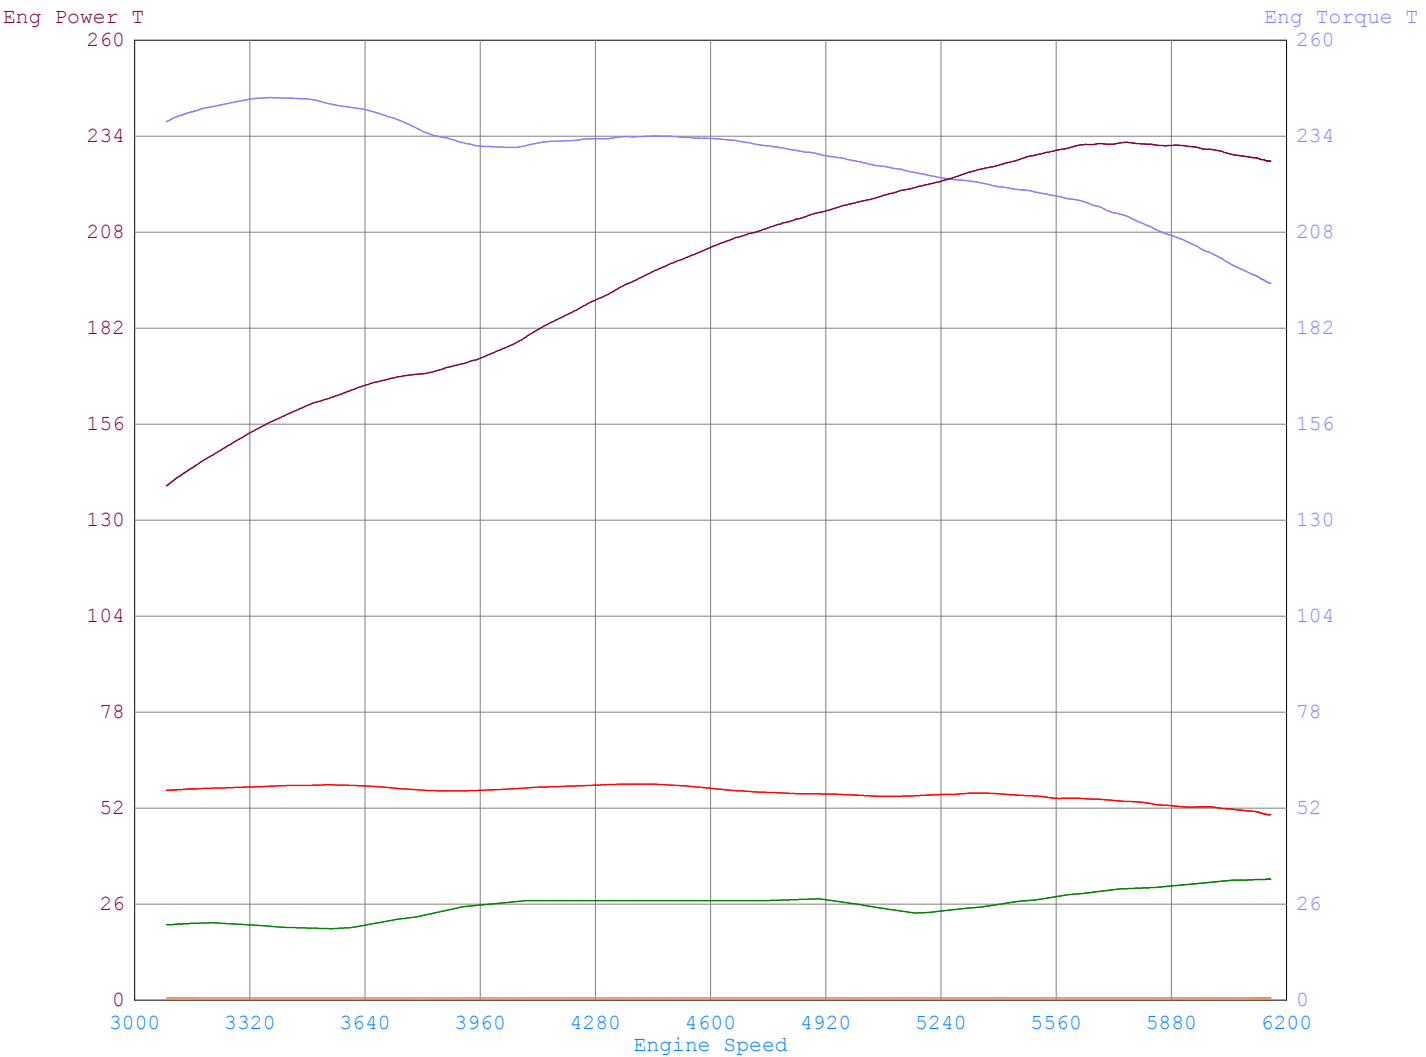

## Miller Performance LTD.

2009 Abbotsford Way,  
 Abbotsford, B.C. V2S 6Y5  
 Phone: 604-755-7692 / - Fax: 604 852 0580 /

Date Printed : 2008/11/20 Filter Mode : FIR  
 Time Printed : 11:54:02 Filter Value : 99

Run#	License	Owner	Acquired	Test Comments
1	Race Car	Elli, R	11/18 13:46:03	Final Tune
2				
3				

Channel / Run	Min			Max			Avg		
	1	2	3	1	2	3	1	2	3
Eng Torque T (Ft-Lbs)	194			244			225		
Eng Power T (HP)	139			232			201		
AFR (Ratio)	13.1			13.7			13.5		
-15 to +45 (PSI)	0.1			0.1			0.1		
Ignition Timing Advanc	20			28			24		