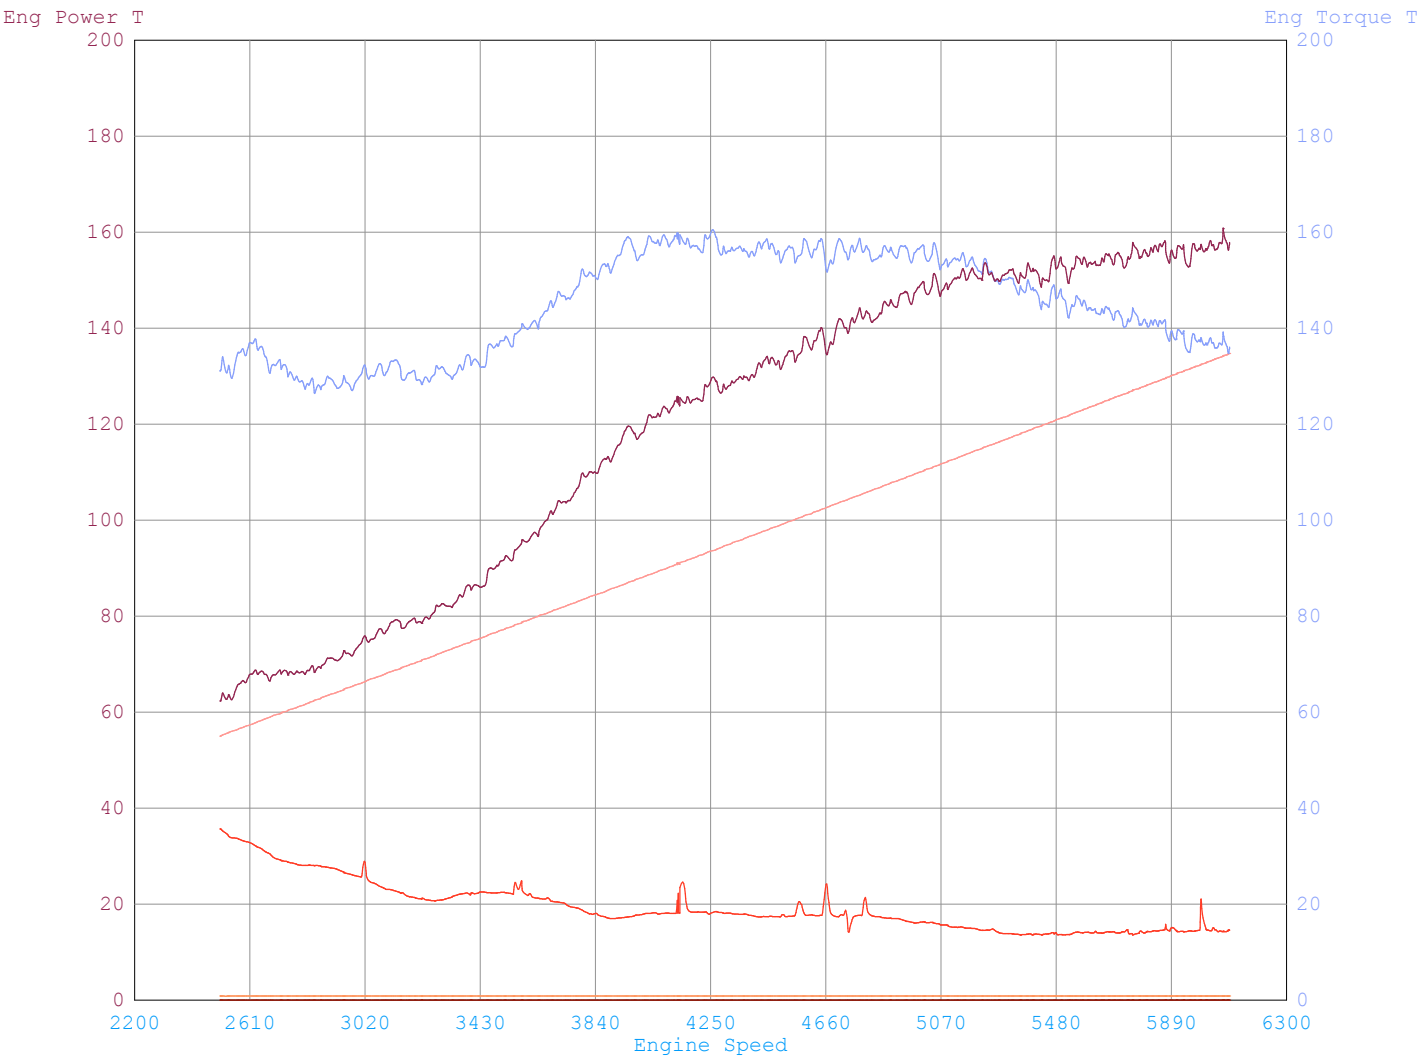

Miller Performance LTD.

2009 Abbotsford Way,
 Abbotsford, B.C. V2S 6Y5
 Phone: 604-755-7692 / - Fax: 604 852 0580 /

Date Printed : 2009/10/08 Filter Mode : FIR
 Time Printed : 10:45:36 Filter Value : 6

Run#	License	Owner	Acquired	Test Comments
1	2MSG33	Farhoom	09/28 15:18:21	4th Gear Miller MAF w/ headers
2				
3				

Channel / Run	Min			Max			Avg		
	1	2	3	1	2	3	1	2	3
Speed (MPH)	41			101			73		
WS Temperature (Deg F)	66			66			66		
Eng Torque T (Ft-Lbs)	126			161			144		
Eng Power T (HP)	62			161			122		
AFR (Ratio)	12.0			15.4			12.9		
-15 to +45 (PSI)	0.2			0.2			0.2		

Channel / Run	Min			Max			Avg		
	1	2	3	1	2	3	1	2	3
Speed (MPH)	33			96			63		
WS Temperature (Deg F)	61			61			61		
Eng Torque T (Ft-Lbs)	147			257			220		
Eng Power T (HP)	57			254			166		
AFR (Ratio)	12.1			15.2			13.1		
-15 to +45 (PSI)	1.8			11.6			8.9		