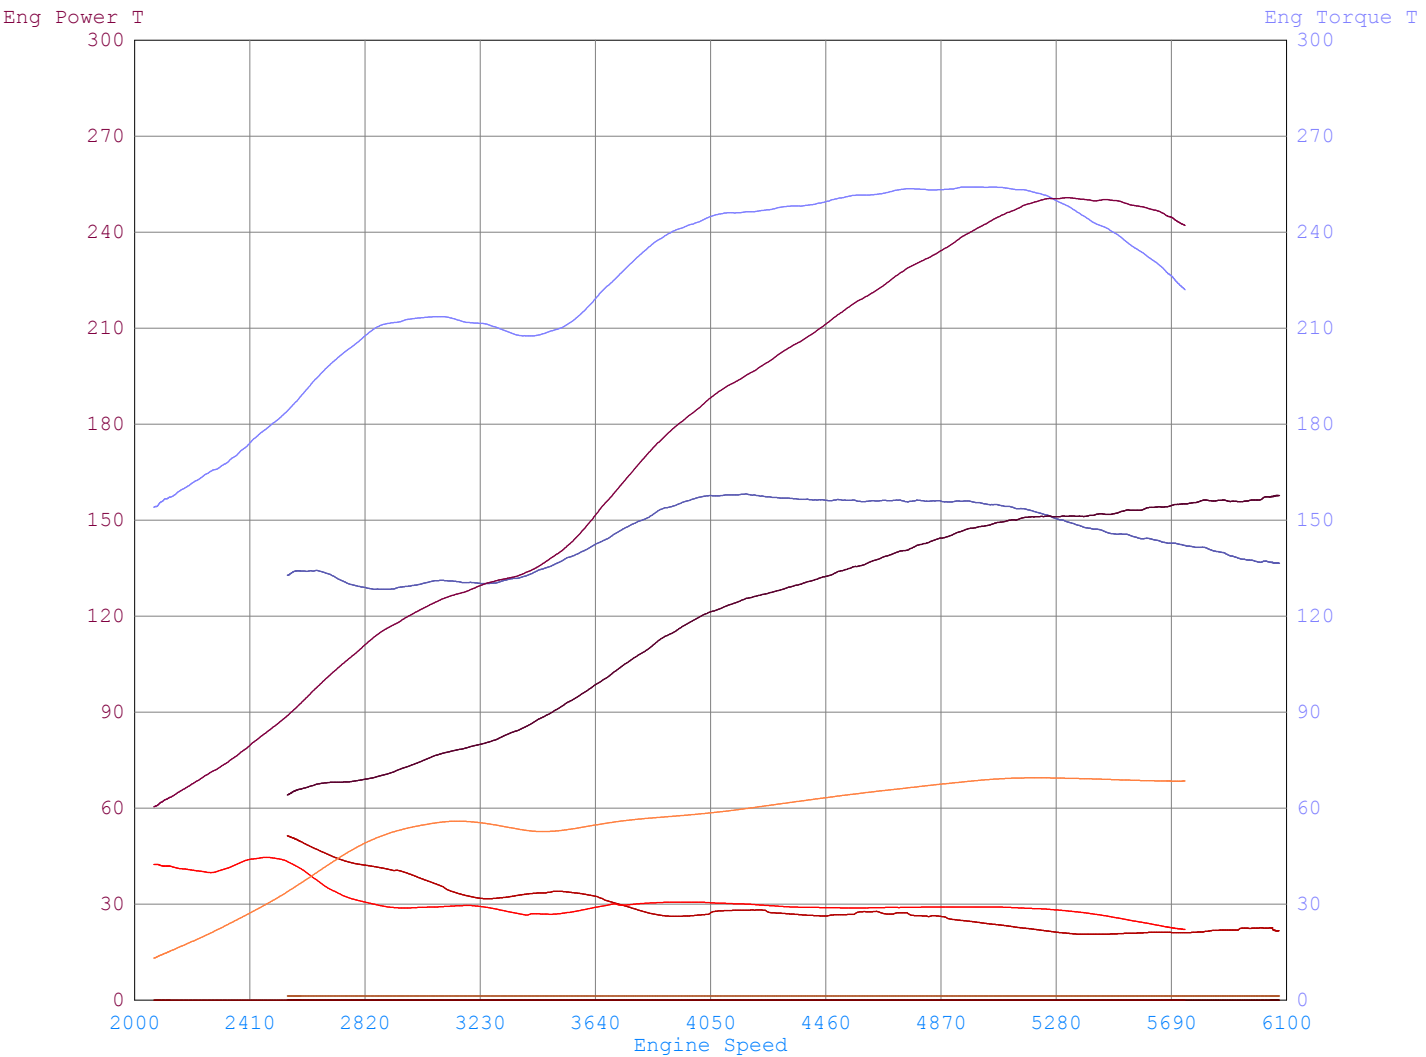

Miller Performance LTD.

2009 Abbotsford Way,
Abbotsford, B.C. V2S 6Y5
Phone: 604-755-7692 / - Fax: 604 852 0580 /

Date Printed : 2009/10/08 Filter Mode : FIR
Time Printed : 10:50:28 Filter Value : 99

Run#	License	Owner	Acquired	Test Comments
1	2MSG33	Farhoom	10/06 21:54:30	Final M20 Turbo
2	2MSG33	Farhoom	09/28 15:18:21	4th Gear Miller MAF w/ headers
3				

Channel / Run	Min			Max			Avg		
	1	2	3	1	2	3	1	2	3
WS Temperature (Deg F)	61	66		61	66		61	66	
Eng Torque T (Ft-Lbs)	154	128		254	158		220	144	
Eng Power T (HP)	60	64		251	158		166	122	
AFR (Ratio)	12.2	12.1		14.5	15.1		13.1	12.9	
-15 to +45 (PSI)	2.2	0.2		11.6	0.2		8.9	0.2