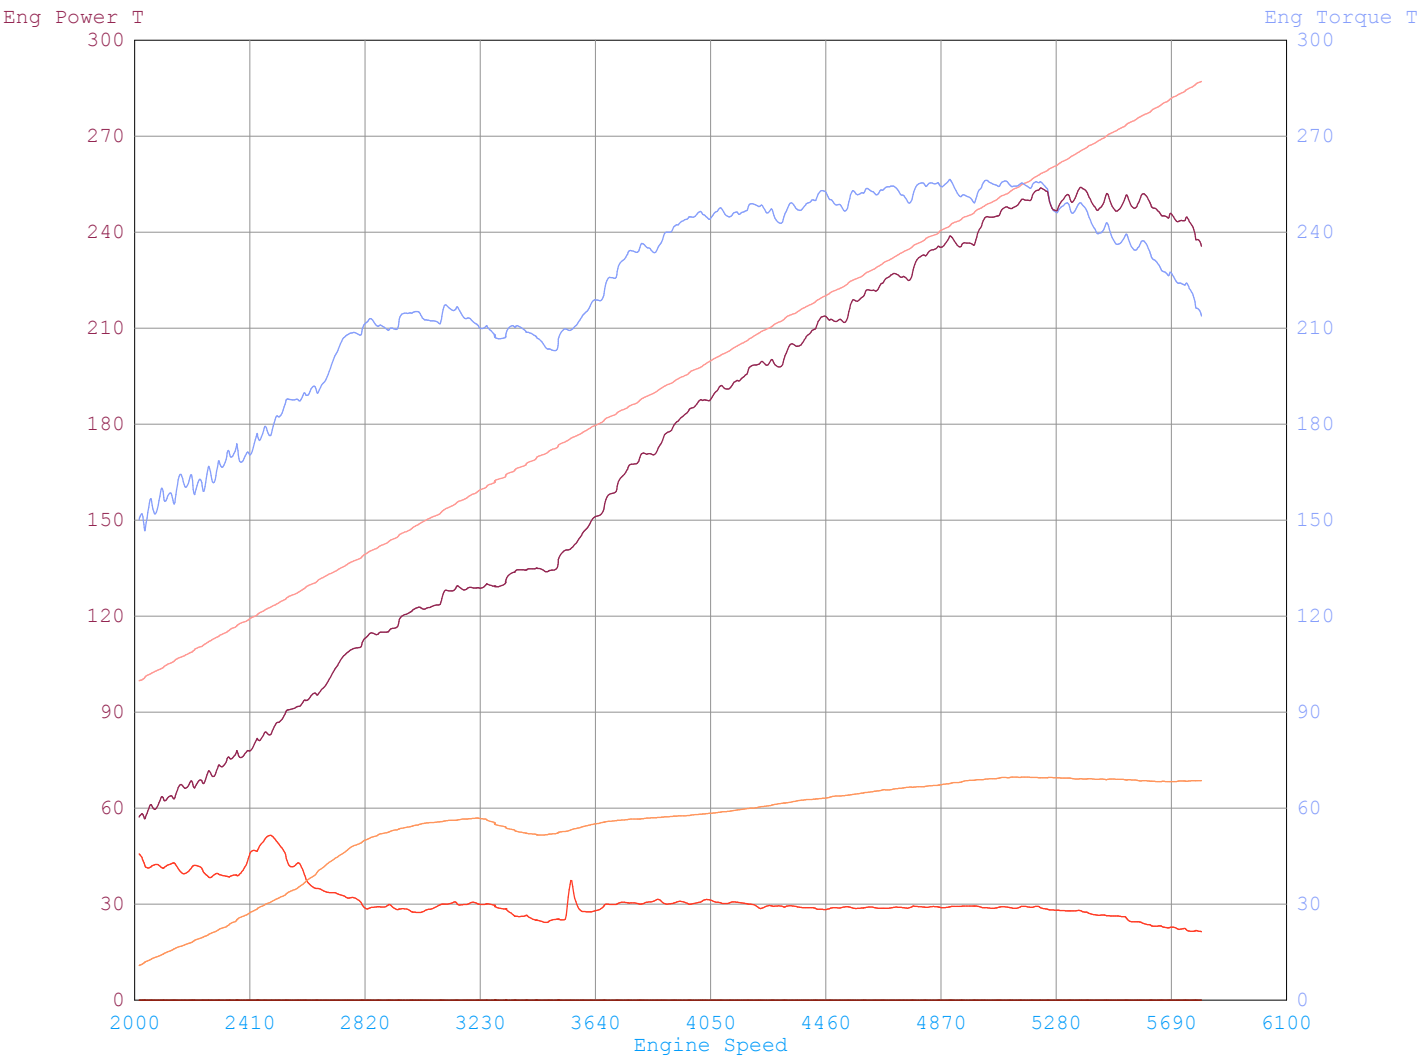

Channel / Run	Min			Max			Avg		
	1	2	3	1	2	3	1	2	3
Speed (MPH)	41			101			73		
WS Temperature (Deg F)	66			66			66		
Eng Torque T (Ft-Lbs)	126			161			144		
Eng Power T (HP)	62			161			122		
AFR (Ratio)	12.0			15.4			12.9		
-15 to +45 (PSI)	0.2			0.2			0.2		

Channel / Run	Min			Max			Avg		
	1	2	3	1	2	3	1	2	3
Speed (MPH)	33			96			63		
WS Temperature (Deg F)	61			61			61		
Eng Torque T (Ft-Lbs)	147			257			220		
Eng Power T (HP)	57			254			166		
AFR (Ratio)	12.1			15.2			13.1		
-15 to +45 (PSI)	1.8			11.6			8.9		